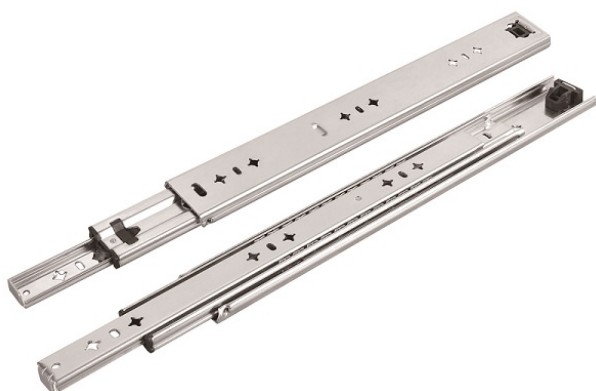

PRODUCT SHEET

Description:

Drawer Slide HD5300, 450mm Full Extension, Zinc Plated, Heavy Duty, Load Capacity 110kg

Item number:

16.13.583-0

Units	Box	Carton	HS Code	Barcode
Pair			8302420090	
				5704866519298

L	L1	A	B	C	D	E	F
300	300	192			192		
350	350	224			224		
400	400	128	160		96	192	
450	450	160	160		128	192	
500	500	192	192		160	224	
550	550	192	224		192	224	
600	600	128	160	192	192	160	128
650	650	160	160	192	192	192	160
700	700	192	192	192	192	192	192
750	750	192	192	192	192	224	192
800	800	224	224	224	224	224	224
850	850	224	224	224	224	224	224
900	900	256	256	256	256	256	256
950	950	256	288	288	256	288	288
1000	1000	288	288	288	288	288	288

SISO A/S

Mileparken 11
DK-2740 Skovlunde
Denmark
VAT: 24786013

Phone +45 45 830 900

www.siso.dk
siso@siso.dk

Danske Bank
Nytorv Branch
Copenhagen
SWIFT: DABADKKK

Account no.
4180 3112 112936
IBAN Account
DK7230003112112936